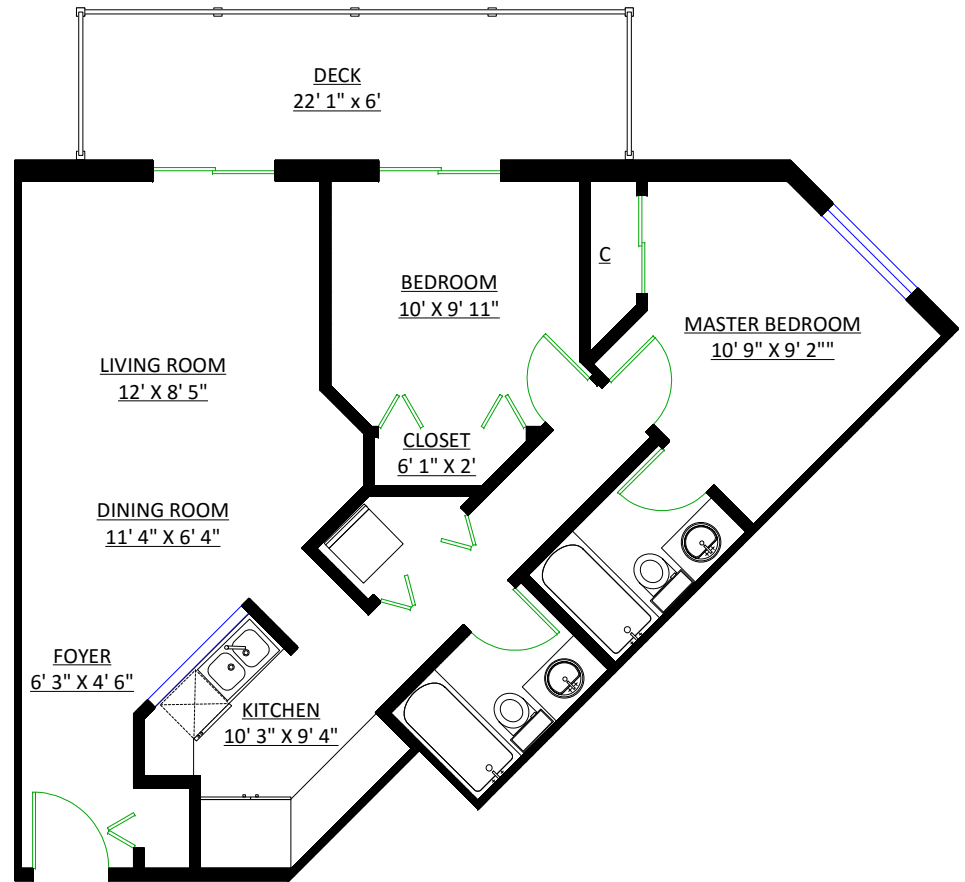

MAIN LEVEL
Floor Area: 810 Sq. Ft.